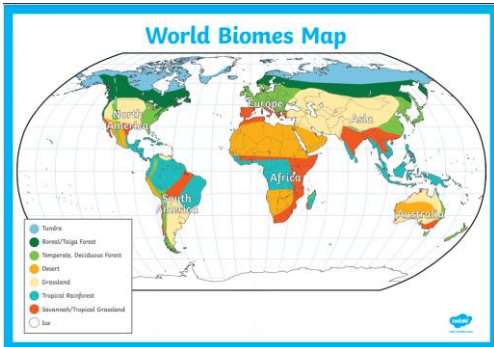

Gunthorpe Primary School – Knowledge Organiser

Focus:

Does an area impact on life?

Year 6:

Autumn 2

Biomes.

There are six main biomes.

Rainforests: Tropical rainforests are hot and wet all year round.

Deserts: Deserts are dry all year round.

Savannah: The savannah is hot all year round with a long, dry season.

Woodlands: Woodlands are habitats where the main plants found are trees, but mosses, ferns and lichen can also be found.

Rainforest

Desert

Savannah

Woodland

Grassland

Tundra